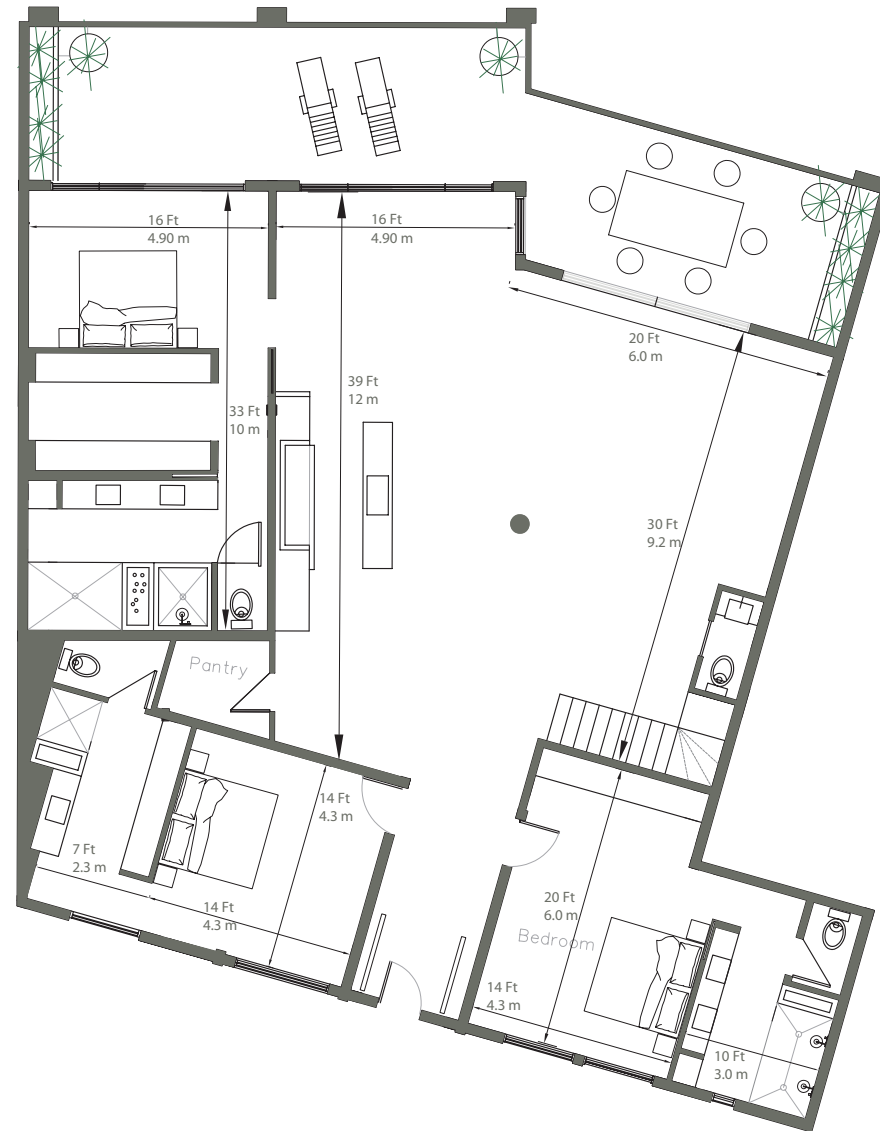

lot 4 - three bedroom residence

Surface intérieure 257 m²

Terrasse 257 m²

Terrasse couverte 59 m²

Interior space 2270 Sq. Ft.

Terrace 2270 Sq. Ft.

Covered terrace 644 Sq. Ft.

lot 4 - terrace

Terrasse 257 m²

Terrace 2270 Sq. Ft.